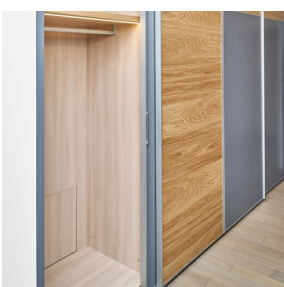

Fitting Kit for 2 Door Includes: 2 x Inner Top Rollers, 2 x Outer Top Rollers, 4 x Soft Close/Open Units, 2 x Inner Bottom Guide, 2 x Outer Bottom Guide and 4 x Lower Stoppers)

	Description	Code
2 Door Fitting Kit	2.5 Metre Track	U2500-2
	5 Metre Track	U5000-2
3 Door Fitting Kit	2.5 Metre Track	U2500-3
	5 Metre Track	U5000-3
4 Door Fitting Kit	2.5 Metre Track	U2500-4
	5 Metre Track	U5000-4