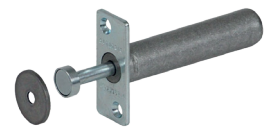

Full technical support

Optional soft close

Smooth gliding action when operating

Easy to fit

Absolute Evo Pocket Door Kit components

Easy to construct hot-dip galvanised slat panel frame

Door Roller Kit

Door stop

Pins

Fixing screws

Door guide

Rubber buffer

Optional accessories

Soft close

Push to close buffer

Push to Close Buffer to be installed at the rear of the pocket door to aid the closing of the door with its spring pistons.

Description	Code
Soft closing kit	PDSCKF
1m Under guide profile 12 x 16mm	PDGP
Push to open buffer	PDPL

No jambs, no casings, the Absolute Evo features an elegantly modern design. The system is composed of a sub-frame for plasterboard walls without architrave, which integrates perfectly into the wall, making it the ideal choice for those who want minimalist style.