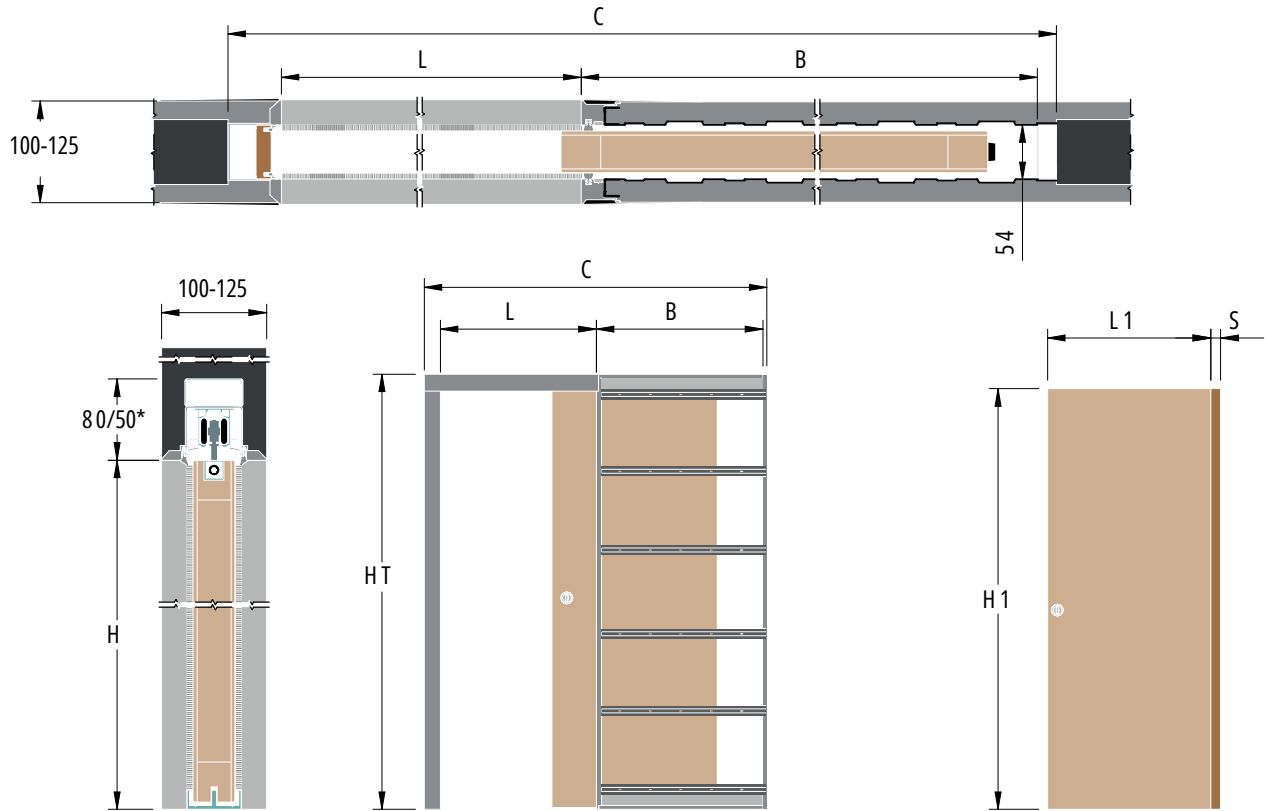

Pocket sliding door system for single & double doors to suit 100mm walls. The Absolute Evo is completely adjustable, smooth rolling and easy to install.

Maximum door panel weight of 120kg.

Featuring high quality components

Pins

Fixing screws

Door guide

Rubber buffer

Optional accessories

Soft close

Push to close buffer

Push to Close Buffer to be installed at the rear of the pocket door to aid the closing of the door with its spring pistons.

Description	Code
Soft closing kit	PDSCKF
1m Under guide profile 12 x 16mm	PDGP
Push to open buffer	PDPL

No jambs, no casings, the Absolute Evo features an elegantly modern design. The system is composed of a sub-frame for plasterboard walls without architrave, which integrates perfectly into the wall, making it the ideal choice for those who want minimalist style.

Single door system

Code	Opening L x H	Door L1xH1	L	B	C	HT
PDF6101981	580 x 1990	610 x 1981	610	650	1300	2050
PDF7621981	660 x 1990	686 x 1981	686	776	1480	2060
PDF7621981	740 x 1990	762 x 1981	762	802	1660	2060
PDF8381981	810 x 1990	838 x 1981	838	878	1730	2060
PDF7622040	700 x 2050	726 x 2040	726	766	1520	2110
PDF8262040	800 x 2050	826 x 2040	826	866	1720	2110
PDF9262040	900 x 2050	926 x 2040	926	966	1920	2110