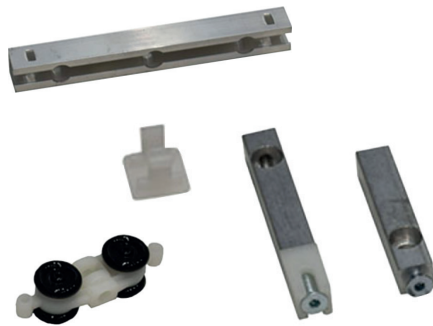

Pocket sliding door system for single & double doors to suit 100mm walls. The Absolute Evo is completely adjustable, smooth rolling and easy to install.

Maximum door panel weight of 120kg.

Featuring high quality components

Full technical support

Optional soft close

Smooth gliding action when operating

Easy to fit

Absolute Evo Pocket Door Kit components

Easy to construct hot-dip galvanised slat panel frame

Door Roller Kit

Door stop

Pins

Fixing screws

Door guide

Rubber buffer

Optional accessories

Soft close

Push to close buffer

Push to Close Buffer to be installed at the rear of the pocket door to aid the closing of the door with its spring pistons.

Description	Code
Soft closing kit	PDSCKF
1m Under guide profile 12 x 16mm	PDGP
Push to open buffer	PDPL

No jambs, no casings, the Absolute Evo features an elegantly modern design. The system is composed of a sub-frame for plasterboard walls without architrave, which integrates perfectly into the wall, making it the ideal choice for those who want minimalist style.