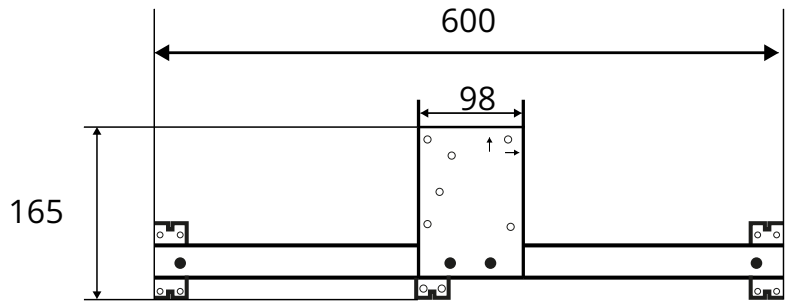

The Slide&Hide is a convenient and effortless concealed sliding solution with a capacity of up to 60 kg and compatibility with doors that are 16-18 mm thick and maximum door width of 700mm.

Ideal for small spaces, the Slide&Hide boasts an ergonomic cover that slides to hide the mechanism, maximising access to the usable area.

Slide&Hide Components

Description	Code
Single leaf door fitting kit	595-200

Fitting kit for single leaf includes: 1 x top guide, 2 x sections of cord, 5 x blum Blumotion hinges, 1 x bottom guide and 4 x small guides

Scan to view the video

Slide&Hide

Concealed sliding door system

- Maximum door panel weight: 50kg
- Maximum door thickness: 16-18mm
- Maximum door length: 2400mm
- Suitable for doors up to 600mm wide

Slide&Hide Assembly