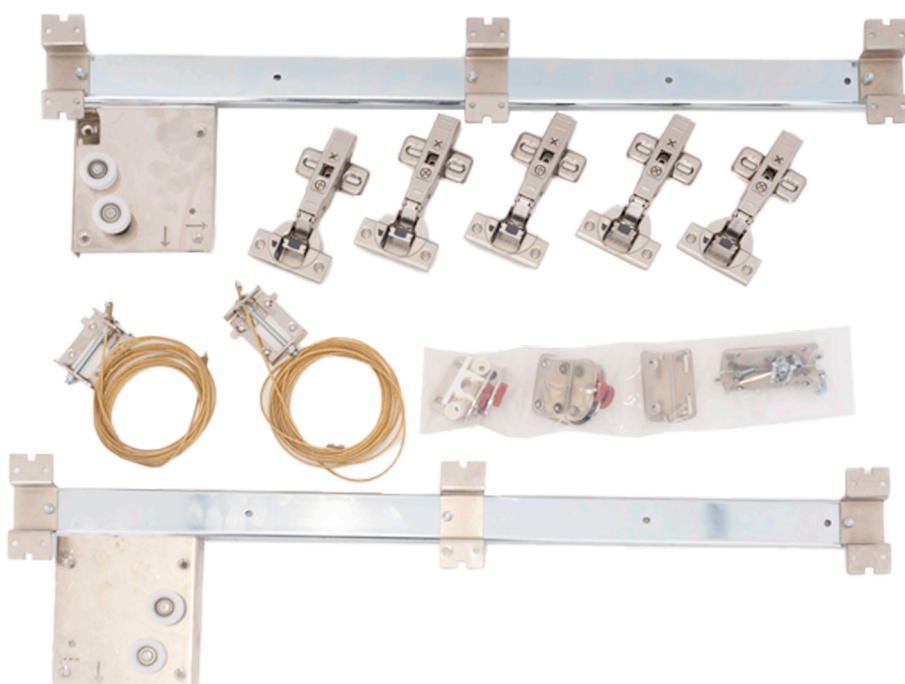

Slide&Hide

Concealed sliding door system

Suitable for doors up to 60kg

Featuring runners highest quality components

Full technical support

Hassle free door solution

Concealed solution

Suitable for interior applications

The Slide&Hide is a convenient and effortless concealed sliding solution with a capacity of up to 60 kg and compatibility with doors that are 16-18 mm thick and maximum door width of 700mm.

Ideal for small spaces, the Slide&Hide boasts an ergonomic cover that slides to hide the mechanism, maximising access to the usable area.

Slide&Hide Components

Description	Code
Single leaf door fitting kit	595-200

Fitting kit for single leaf includes: 1 x top guide, 2 x sections of cord, 5 x blum Blumotion hinges, 1 x bottom guide and 4 x small guides

Scan to view the video

Slide&Hide

Concealed sliding door system

- Maximum door panel weight: 50kg
- Maximum door thickness: 16-18mm
- Maximum door length: 2400mm
- Suitable for doors up to 600mm wide

Slide&Hide Assembly