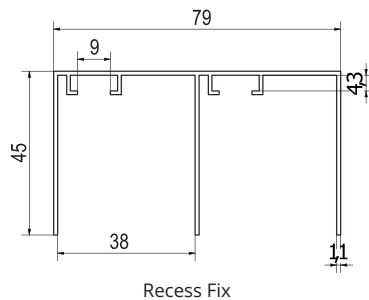

### SoftSlide Components

Bottom rollers

Top guides

Min 32 / Max 40

Soft close unit

Fitting kit for two door includes: 4 x top guides, 4 x bottom rollers and 1 x soft close unit

3 Metre top track

3 Metre bottom rail

Description	Code
2 Door fitting kit	400-800
Top track recess fixed	400-820
Bottom track surface fixed	400-830

## Specification

- Maximum door panel weight: 80kg
- Minimum door thickness: 16mm
- Maximum door thickness: 24mm

$y = 86$

$y = L - 52$