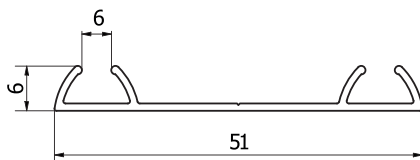

### SoftSlide Components

Bottom rollers

Top guides

Min 32 / Max 40

Soft close unit

Fitting kit for two door includes: 4 x top guides, 4 x bottom rollers and 1 x soft close unit

3 Metre top track

3 Metre bottom rail