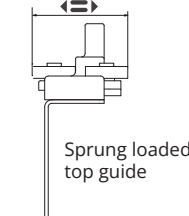

### SoftSlide Components

Bottom rollers

Top guides

Min 32 / Max 40

Soft close unit

Fitting kit for two door includes: 4 x top guides, 4 x bottom rollers and 1 x soft close unit

3 Metre top track

3 Metre bottom rail

Description	Code
2 Door fitting kit	400-800
Top track recess fixed	400-820
Bottom track surface fixed	400-830