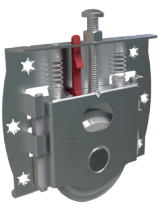

SoftSlide Components

Bottom rollers