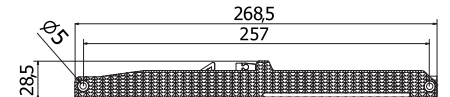

### SoftSlide Components

Bottom rollers

Top guides

Min 32 / Max 40

Soft close unit

Fitting kit for two door includes: 4 x top guides, 4 x bottom rollers and 1 x soft close unit

3 Metre top track

3 Metre bottom rail