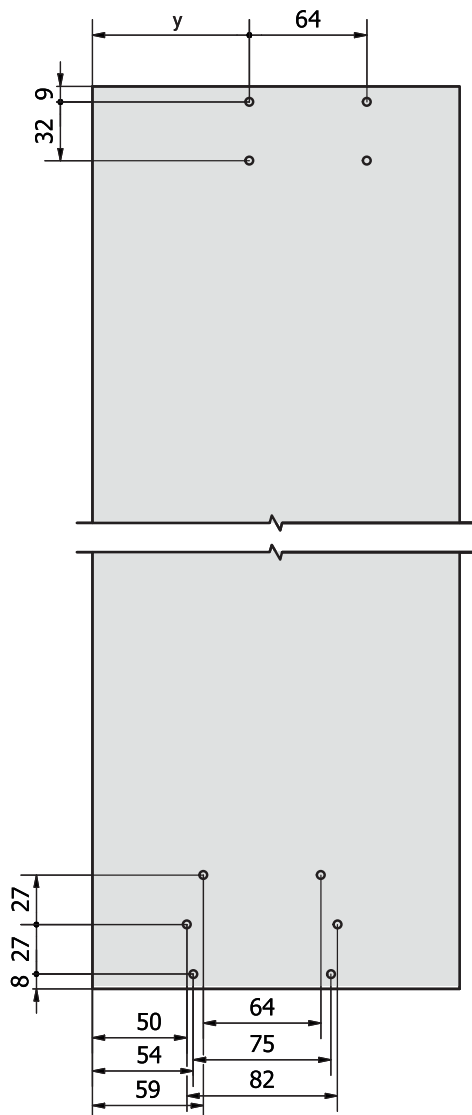

Description	Code
2 Door fitting kit	400-800
Top track recess fixed	400-820
Bottom track surface fixed	400-830

## Specification

- Maximum door panel weight: 80kg
- Minimum door thickness: 16mm
- Maximum door thickness: 24mm

$y = 86$

$y = L - 52$