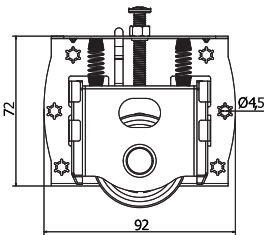

SoftSlide

Wardrobe sliding door system

kg

Maximum door panel weight of 80kg.

runners

Featuring high quality components

Full technical support

Quick and easy to install

Height adjustment up to 6mm

Includes soft close

The SoftSlide features a maximum door capacity of 80kg, easy to install and the height can be adjusted by 6mm for a custom fit. Its integral bearings offer smooth and quiet operation, while the soft-close option ensures a controlled closure.

SoftSlide is designed for quick and easy installation, making it a hassle-free solution.

SoftSlide Components

Bottom rollers

Top guides

Min 32 / Max 40

Fitting kit for two door includes: 4 x top guides, 4 x bottom rollers and 1 x soft close unit

3 Metre top track

3 Metre bottom rail

Description	Code
2 Door fitting kit	400-800
Top track recess fixed	400-820
Bottom track surface fixed	400-830