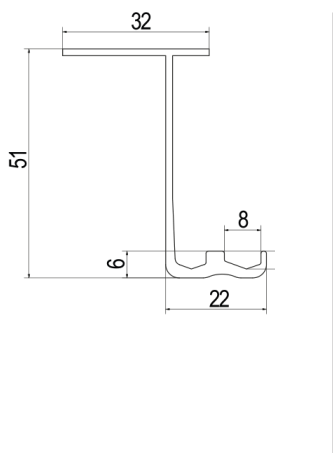

TopSlide Components

	Description	Code
2 Door fitting kit	3 Metre track	TS3000-2
	6 Metre track	TS6000-2
3 Door fitting kit	3 Metre track	TS3000-3
	6 Metre track	TS6000-3
4 Door fitting kit	3 Metre track	TS3000-4
	6 Metre track	TS6000-4

Fitting kit for two door includes: 2 x top roller (A), 1 x top roller (B), 1 x top roller (C), 2 x lower guide (A), 2 x lower guide (B) and 4 x soft close

Top roller

Bottom roller

Specification

- Maximum door panel weight: 60kg
- Minimum door thickness: 16mm
- Maximum door thickness: 22mm