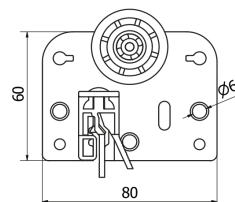

TopSlide Components

	Description	Code
2 Door fitting kit	3 Metre track	TS3000-2
	6 Metre track	TS6000-2
3 Door fitting kit	3 Metre track	TS3000-3
	6 Metre track	TS6000-3
4 Door fitting kit	3 Metre track	TS3000-4
	6 Metre track	TS6000-4

Fitting kit for two door includes: 2 x top roller (A), 1 x top roller (B), 1 x top roller (C), 2 x lower guide (A), 2 x lower guide (B) and 4 x soft close

Top roller

Bottom roller

Specification

- Maximum door panel weight: 60kg
- Minimum door thickness: 16mm
- Maximum door thickness: 22mm