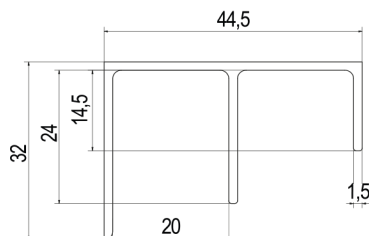

TopSlide is a top rolling system complete with bottom guides and guide channel to keep the doors in position.

The track and mechanisms are hidden behind overlay doors. With its high weight capacity of 60kg per panel and soft close option the TopSlide is a modern, sleek sliding solution. TopSlide is a double track, bypassing system enabling multiple doors to slide behind each other.

Fitting kit for two door includes: 2 x top roller (A), 1 x top roller (B), 1 x top roller (C), 2 x lower guide (A), 2 x lower guide (B) and 4 x soft close

Top roller

Bottom roller

Specification

- Maximum door panel weight: 60kg
- Minimum door thickness: 16mm
- Maximum door thickness: 22mm