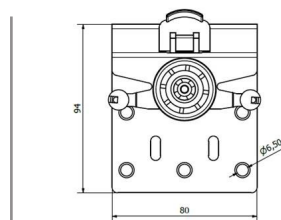

Fitting kit for two door includes: 2 x top roller (A), 1 x top roller (B), 1 x top roller (C), 2 x lower guide (A), 2 x lower guide (B) and 4 x soft close

Top roller

Bottom roller

Specification

- Maximum door panel weight: 60kg
- Minimum door thickness: 16mm
- Maximum door thickness: 22mm