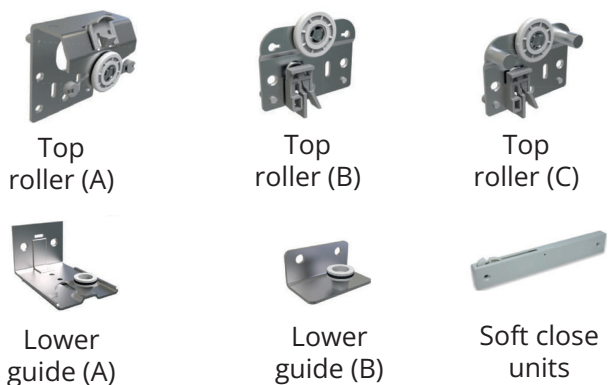

TopSlide

Wardrobe sliding door system

Maximum door panel weight of 60kg.

Featuring runners highest quality components

Full technical support

Hassle free door solution

Soft close option

Suitable for interior applications

TopSlide is a top rolling system complete with bottom guides and guide channel to keep the doors in position.

The track and mechanisms are hidden behind overlay doors. With its high weight capacity of 60kg per panel and soft close option the TopSlide is a modern, sleek sliding solution. TopSlide is a double track, bypassing system enabling multiple doors to slide behind each other.

TopSlide Components

	Description	Code
2 Door fitting kit	3 Metre track	TS3000-2
	6 Metre track	TS6000-2
3 Door fitting kit	3 Metre track	TS3000-3
	6 Metre track	TS6000-3
4 Door fitting kit	3 Metre track	TS3000-4
	6 Metre track	TS6000-4

Fitting kit for two door includes: 2 x top roller (A), 1 x top roller (B), 1 x top roller (C), 2 x lower guide (A), 2 x lower guide (B) and 4 x soft close

Top roller

Bottom roller

Specification

- Maximum door panel weight: 60kg
- Minimum door thickness: 16mm
- Maximum door thickness: 22mm