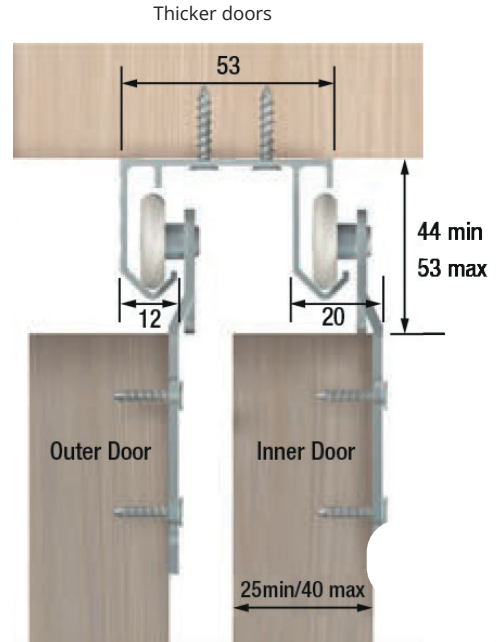

Maximum door panel weight of 45kg.

Featuring high quality components

Full technical support

Hassle free door solution

Adjustable sliding solution

Smooth gliding action when operating

Trakkit Gemini Components

Pre-drilled aluminium track

Out-facing hangers

In-facing hangers

Nylon door guides

Door stop

Fixing screws

Description	Code
2.4 Metre track, 45kg maximum weight per panel (Includes: 1 x 2400mm track, 2 x outward facing hangers, 2 x inward facing hangers, 3 +1 nylon bottom guides, 1 x door stop and 30 x fixing screws)	1405-024
Extra door fitting pack for 2 x additional doors (includes: 1 x door stop, 2 x outward facing hanger, 2 x inward facing hanger, 30 x fixing screws and 3+1 nylon door guides)	1405-600-51

Specification

- Maximum door panel weight: 45kg
- Minimum door thickness: 16mm
- Maximum door thickness: 40mm

Bottom guides

1

2