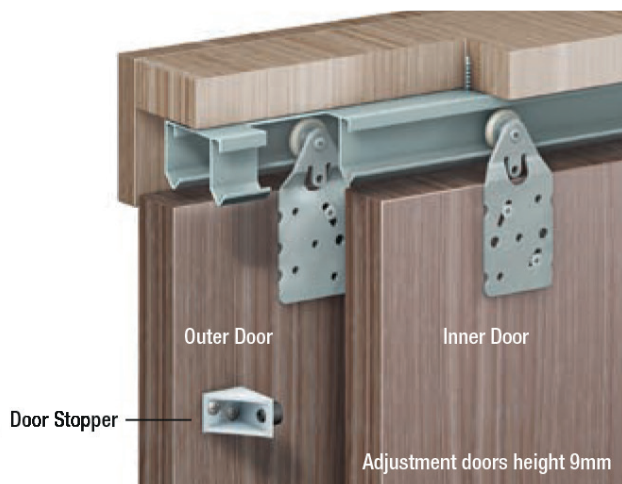

Specification

- Maximum door panel weight: 45kg
- Minimum door thickness: 16mm
- Maximum door thickness: 40mm