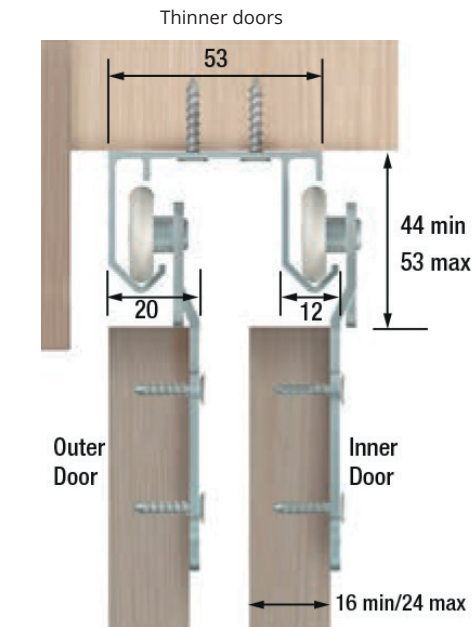

Maximum door panel weight of 45kg.

Featuring high quality components

Full technical support

Hassle free door solution

Adjustable sliding solution

Smooth gliding action when operating

Trakkit Gemini Components

Pre-drilled aluminium track

Out-facing hangers

In-facing hangers

Nylon door guides

Door stop

Fixing screws

Description	Code
2.4 Metre track, 45kg maximum weight per panel (Includes: 1 x 2400mm track, 2 x outward facing hangers, 2 x inward facing hangers, 3 +1 nylon bottom guides, 1 x door stop and 30 x fixing screws)	1405-024
Extra door fitting pack for 2 x additional doors (includes: 1 x door stop, 2 x outward facing hanger, 2 x inward facing hanger, 30 x fixing screws and 3+1 nylon door guides)	1405-600-51

Specification

- Maximum door panel weight: 45kg
- Minimum door thickness: 16mm
- Maximum door thickness: 40mm

Bottom guides

1

2