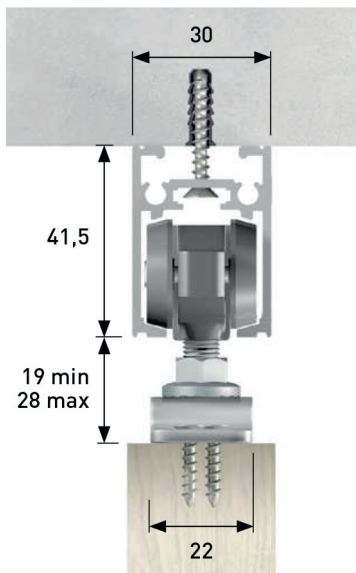

Soffit fixing