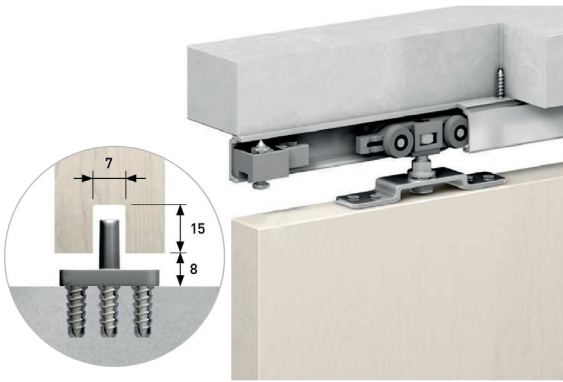

Adjustable sliding solution

Smooth gliding action when operating

Trakkit Quiesce Components

Pre-drilled aluminium track

Hangers

Side Fix brackets

Nylon door guides

Door stop

Fixing screws

Description	Code
1.5 Metre track, 60kg maximum weight per panel (includes: 1 x aluminium track, 1 x door stop, 22 x fixing screws, 2 x hangers and 4 x nylon door guides)	1391-015
2.3 Metre track, 60kg maximum weight per panel (Includes: 1 x aluminium track, 1 x door stop, 22 x fixing screws, 2 x hangers and 4 x nylon door guides)	1391-023
1.5 Metre Track, 120kg maximum weight per panel (includes: 1 x aluminium track, 1 x door stop, 22 x fixing screws, 2 x hangers and 4 x nylon door guides)	1401-015
2.3 Metre track, 120kg maximum weight per panel (includes: 1 x aluminium track, 1 x door stop, 22 x fixing screws, 2 x hangers and 4 x nylon door guides)	1401-023
Set for 1 x additional door 60kg maximum weight per panel (includes: 1 x door stop, 22 x fixing screws, 2 x hangers and 4 x nylon door guides)	1391-200-31