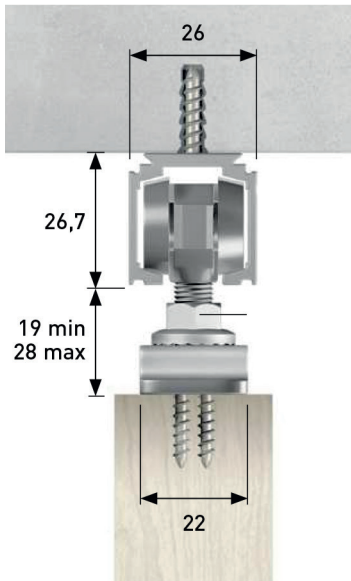

Soffit fixing