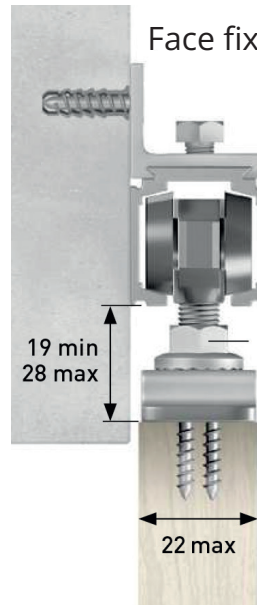

Face fixing