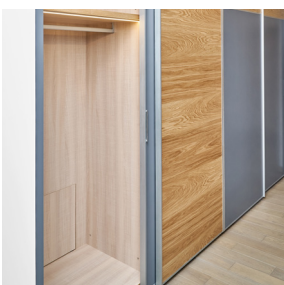

Fitting kit for 2 door includes: 2 x inner top rollers, 2 x outer top rollers, 4 x soft close/open units, 2 x inner bottom guide, 2 x outer bottom guide and 4 x lower stoppers)

	Description	Code
2 Door fitting kit	2.5 Metre track	U2500-2
	5 Metre track	U5000-2
3 Door fitting kit	2.5 Metre track	U2500-3
	5 Metre track	U5000-3
4 Door fitting kit	2.5 Metre track	U2500-4
	5 Metre track	U5000-4