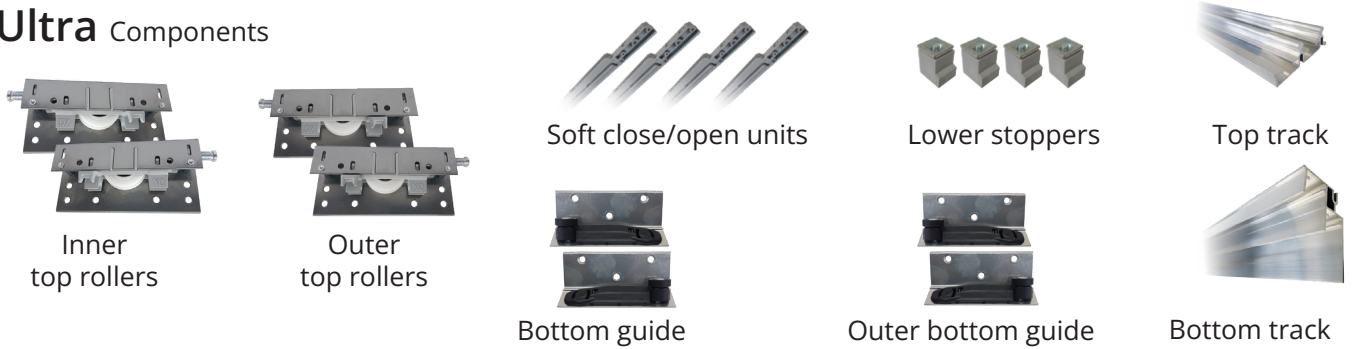

Quick 'click' fit installation

Smooth gliding action when operating

The Ultra wardrobe sliding system is perfect for free-standing wardrobes with overlay doors. A silent, effortless, sliding action and soft close/open gives added finesse.

The Ultra is easy to adjust and simple to install, which makes it a favourite with furniture manufacturers and bespoke cabinet makers. Ultra is a double track, bypassing system enabling multiple doors to slide behind each other.

Ultra Components

Fitting kit for 2 door includes: 2 x inner top rollers, 2 x outer top rollers, 4 x soft close/open units, 2 x inner bottom guide, 2 x outer bottom guide and 4 x lower stoppers)

	Description	Code
2 Door fitting kit	2.5 Metre track	U2500-2
	5 Metre track	U5000-2
3 Door fitting kit	2.5 Metre track	U2500-3
	5 Metre track	U5000-3
4 Door fitting kit	2.5 Metre track	U2500-4
	5 Metre track	U5000-4